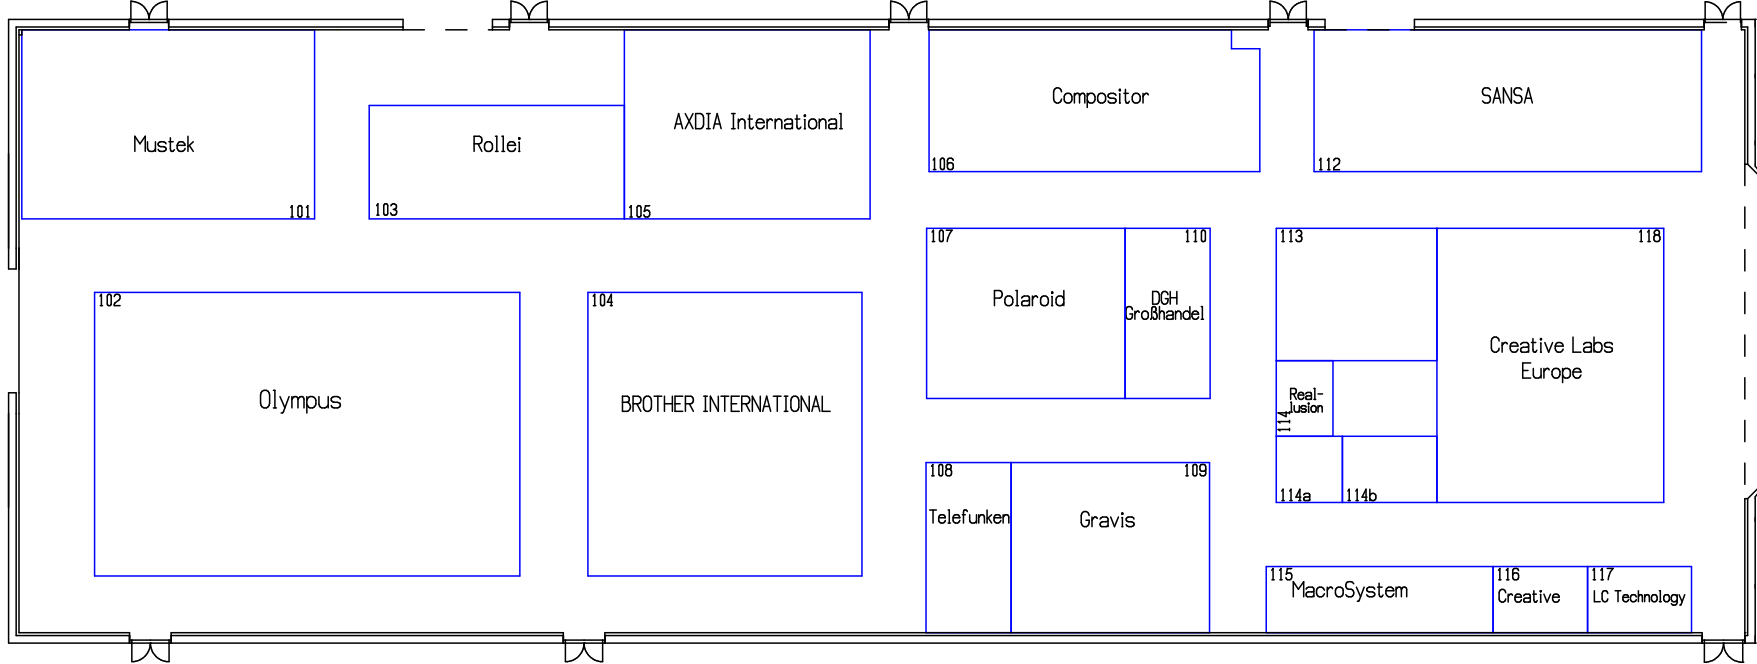

passage to hall 16

passage to kleiner Stern

hall 17