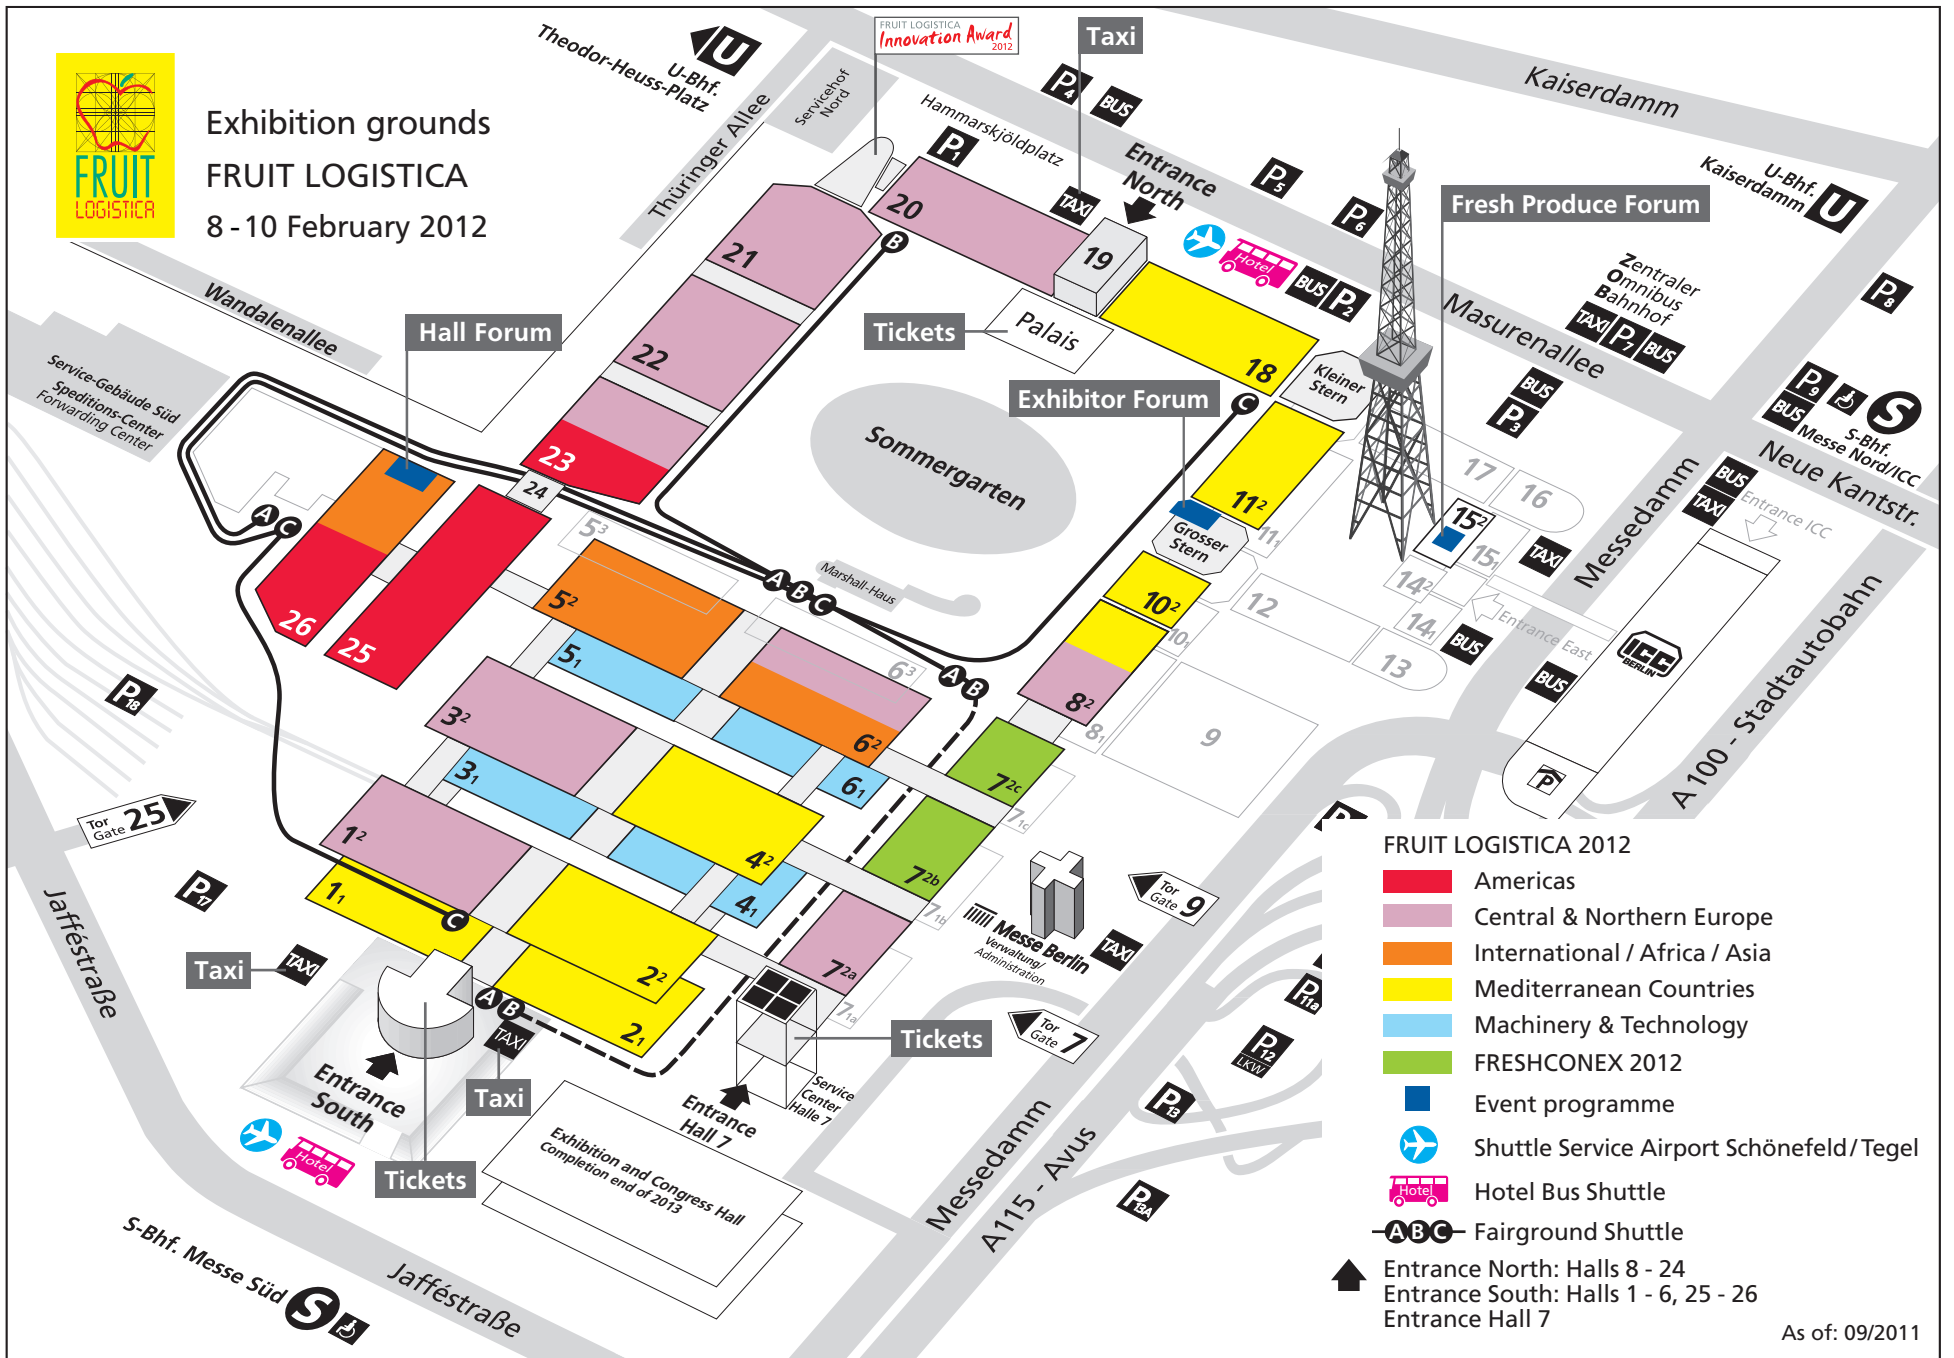

Exhibition grounds
FRUIT LOGISTICA
 8 - 10 February 2012

- FRUIT LOGISTICA 2012**
- Americas
 - Central & Northern Europe
 - International / Africa / Asia
 - Mediterranean Countries
 - Machinery & Technology
 - FRESHCONEX 2012
 - Event programme
 - Shuttle Service Airport Schönefeld / Tegel
 - Hotel Bus Shuttle
 - ABC Fairground Shuttle
 - ▲ Entrance North: Halls 8 - 24
 - ▲ Entrance South: Halls 1 - 6, 25 - 26
 - ▲ Entrance Hall 7
- As of: 09/2011