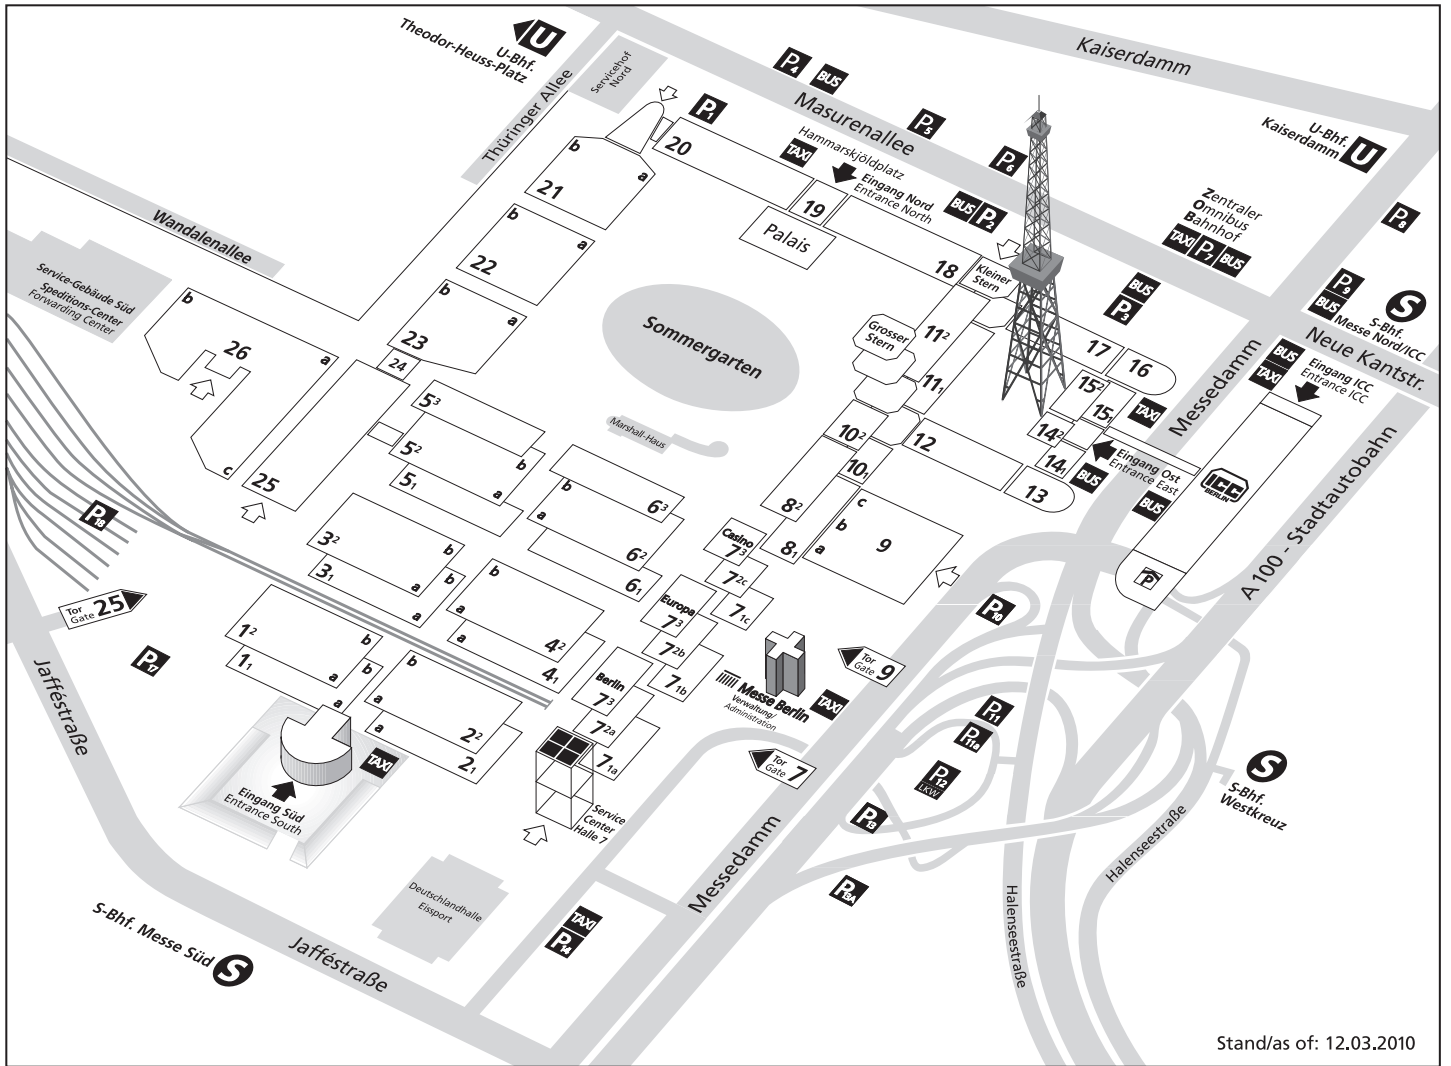

Geländeplan

FRUIT LOGISTICA 2011
FRESHCONEX 2011