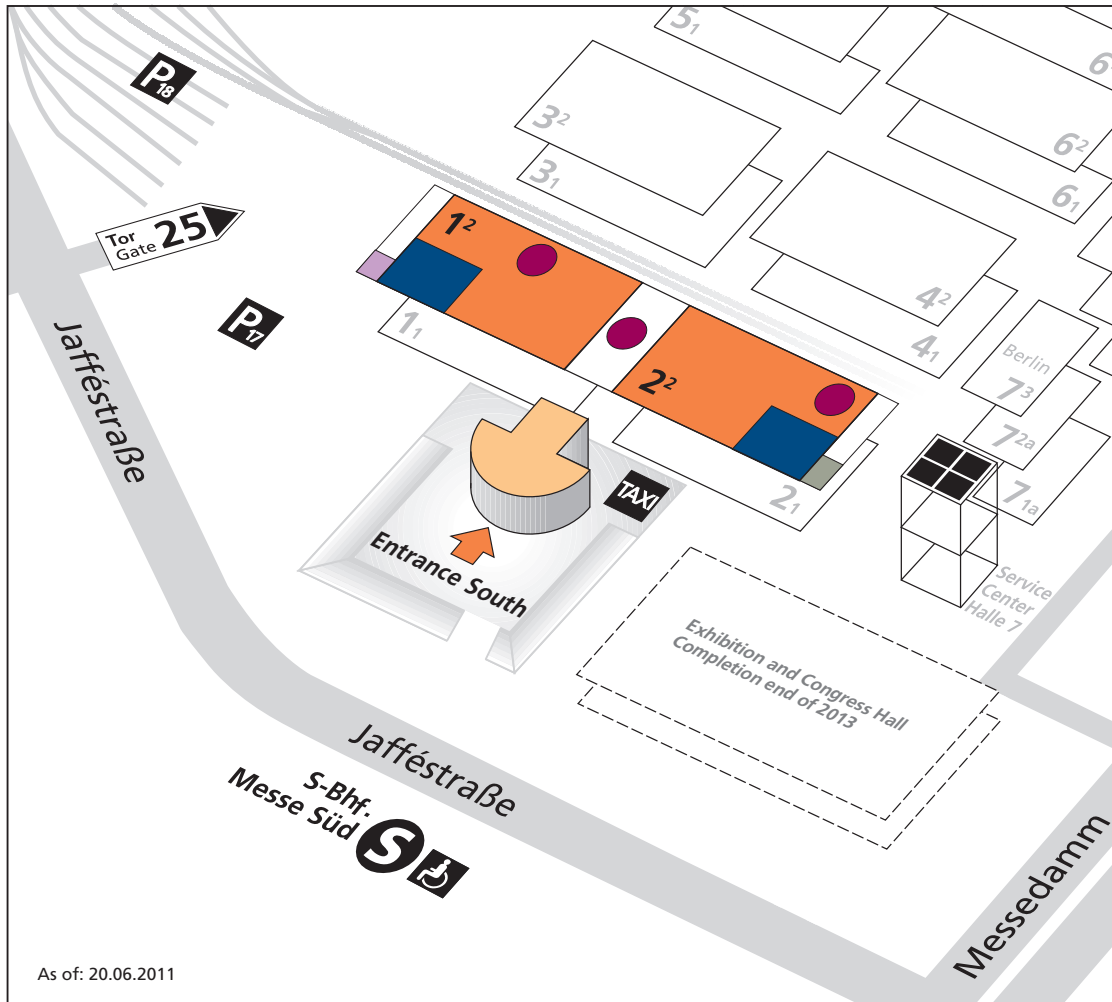

conhIT - Connecting Healthcare IT

24 - 26 April 2012

As of: 20.06.2011

-  Entrance South
-  Congress
-  Industrial Fair
-  Academy
-  Networking
-  PR-Room

How to get there:

-  S-Bahn: S3, S75 in the direction of "Spandau" to S-Bhf "Messe Süd"
-  Parking Lots: P 17, P 18